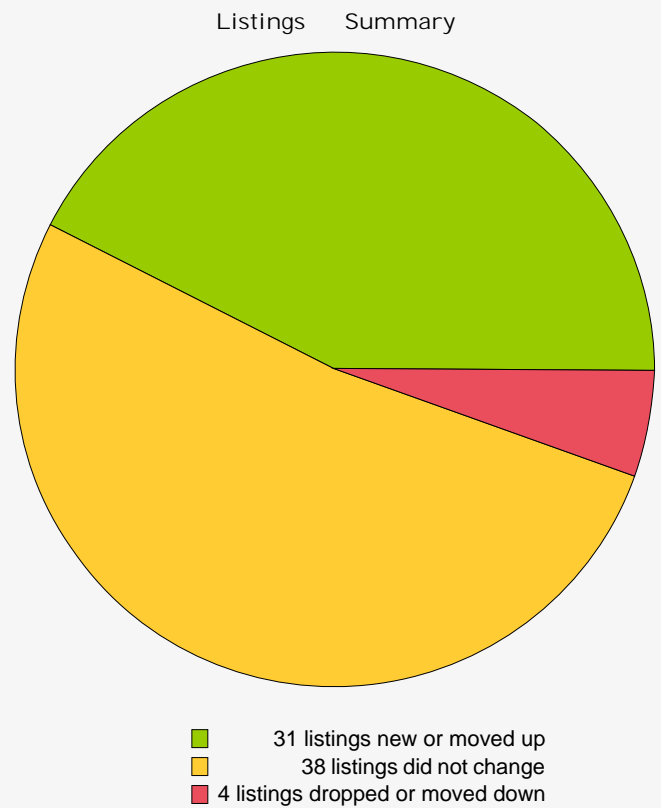

### Ranking Date

Date: Sunday, January 18, 2009

Comparison date: Thursday, January 15, 2009

### Ranking Selection

30 keywords and one own URL have been checked on 3 search engines. The first 3 result pages of each search engine have been checked.

### Visibility Statistics

Listings in the first position	27
Listings in the top 5 positions	48
Listings in the top 10 positions	60
Listings in the top 20 positions	71
Listings in the top 30 positions	73
Listings which are new	15
Listings which moved up	16
Listings which did not change	38
Listings which moved down	4
Listings which are dropped	0
<b>Total listings</b>	<b>73</b>

Listings Distribution

Top 30 Listings

Top 30 listings for keywords

Top 30 listings in the search engines

Checked Own URLs

URL	Listings On Page 1	Listings On Page 2	Listings On Page 3
<a href="http://www.clarkseo.com">http://www.clarkseo.com</a>	60	11	2
<b>Total</b>	<b>60</b>	<b>11</b>	<b>2</b>