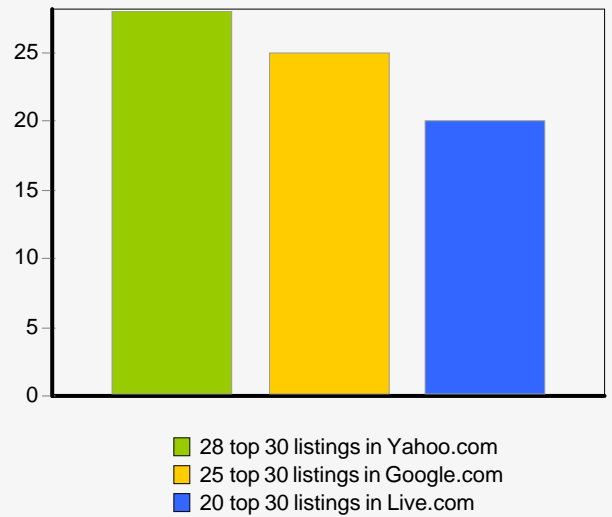

### Visibility Statistics

Listings in the first position	27
Listings in the top 5 positions	48
Listings in the top 10 positions	60
Listings in the top 20 positions	71
Listings in the top 30 positions	73
Listings which are new	15
Listings which moved up	16
Listings which did not change	38
Listings which moved down	4
Listings which are dropped	0
<b>Total listings</b>	<b>73</b>

Listings Distribution

Top 30 Listings

Top 30 listings for keywords

Top 30 listings in the search engines

Checked Own URLs

URL	Listings On Page 1	Listings On Page 2	Listings On Page 3
<a href="http://www.clarkseo.com">http://www.clarkseo.com</a>	60	11	2
<b>Total</b>	<b>60</b>	<b>11</b>	<b>2</b>

Checked Search Engines			
Search Engine	Listings On Page 1	Listings On Page 2	Listings On Page 3
 Google.com	20	5	0
 Live.com	17	3	0
 Yahoo.com	23	3	2
<b>Total</b>	<b>60</b>	<b>11</b>	<b>2</b>