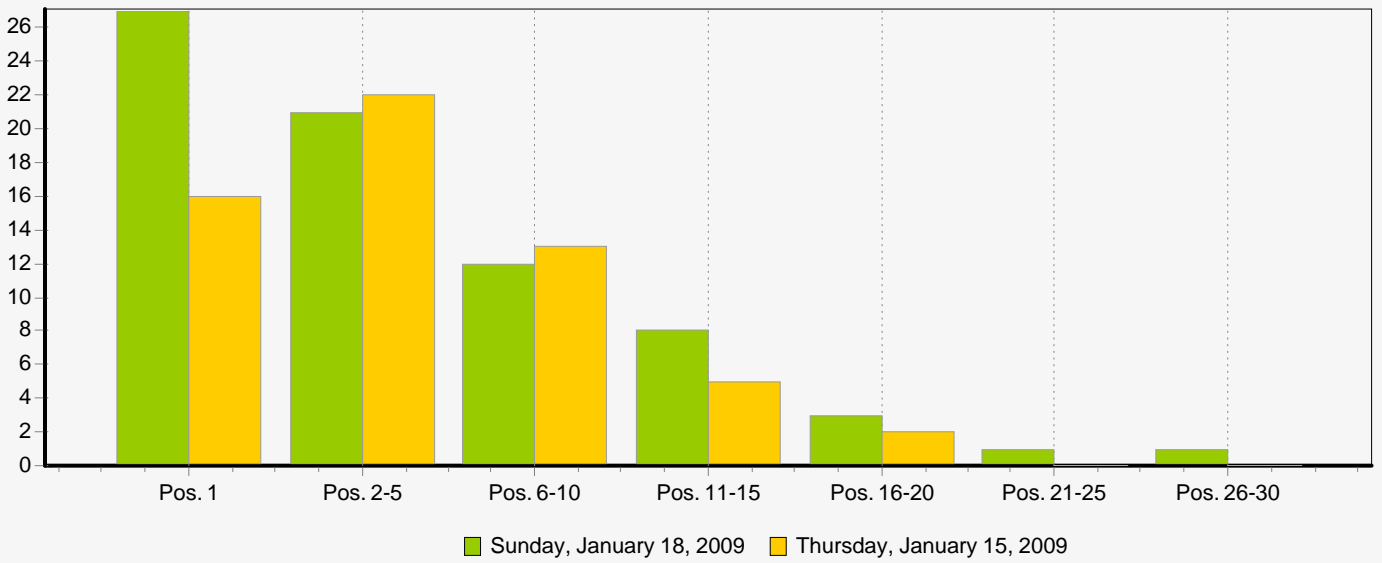

Listings Distribution